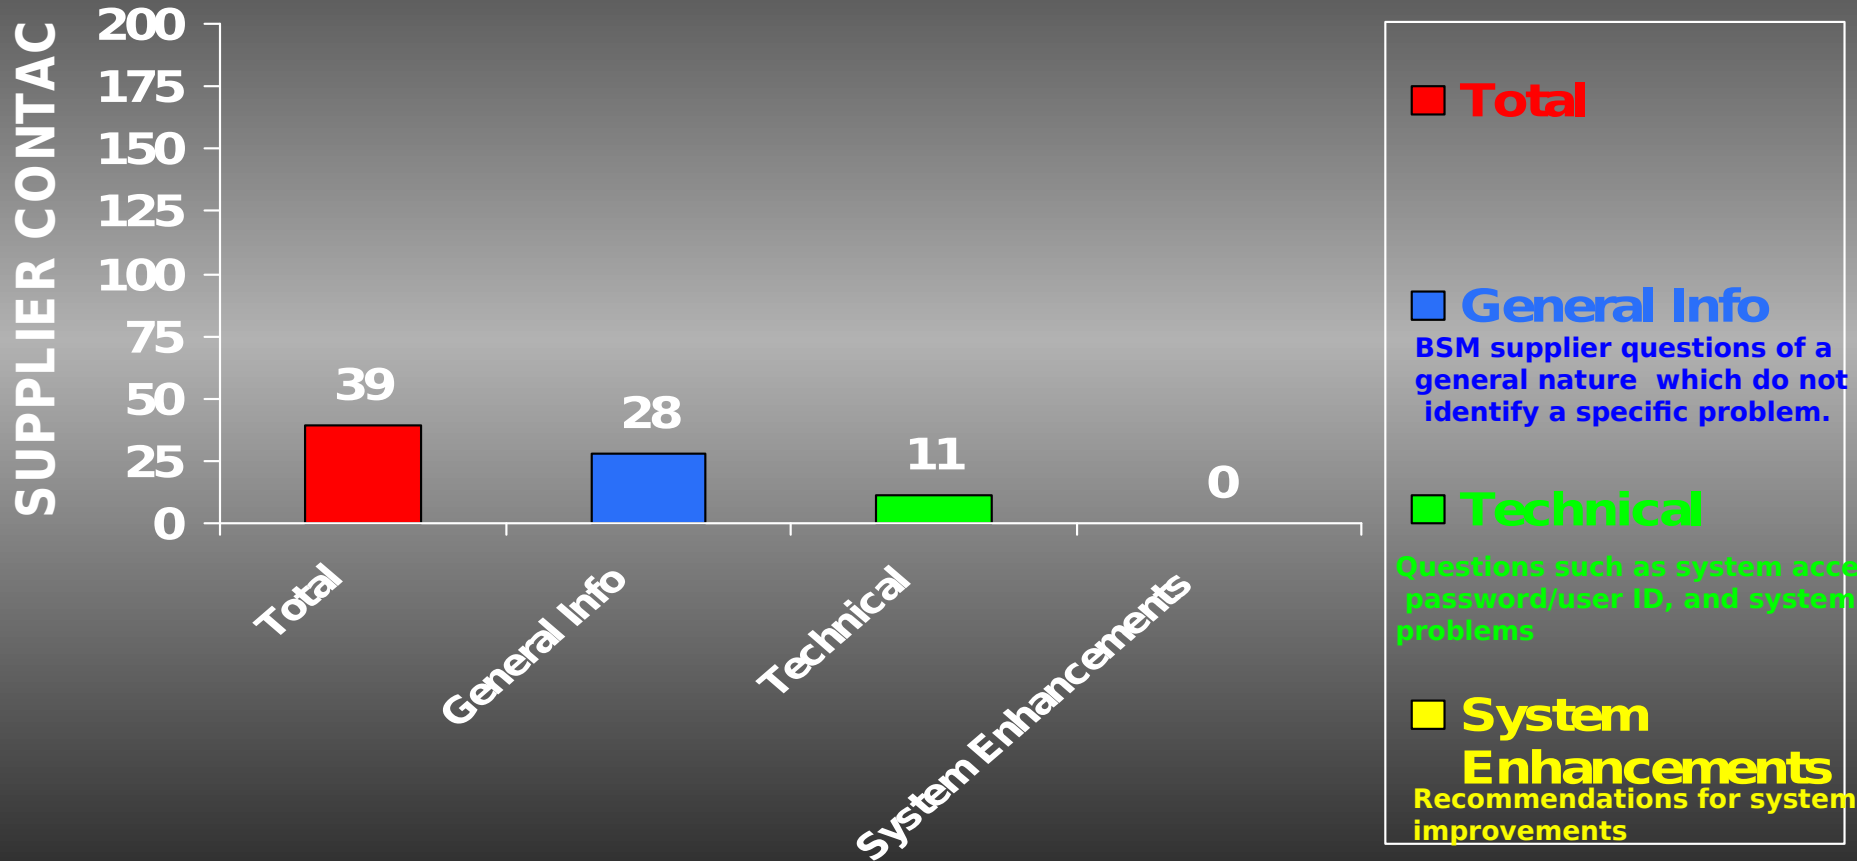

SRweb RELATED CONTACTS

As of 13 MAR 03

SRweb RELATED CONTACTS

WEEK OF 07-13 MAR 03

SRweb ISSUES

Average Resolution Time
WEEK OF 07-13 MAR 03

GOAL: LESS THAN 48 HOURS

SRweb ISSUES

Average Resolution Time (Trend)

GOAL: LESS THAN 48 HOURS